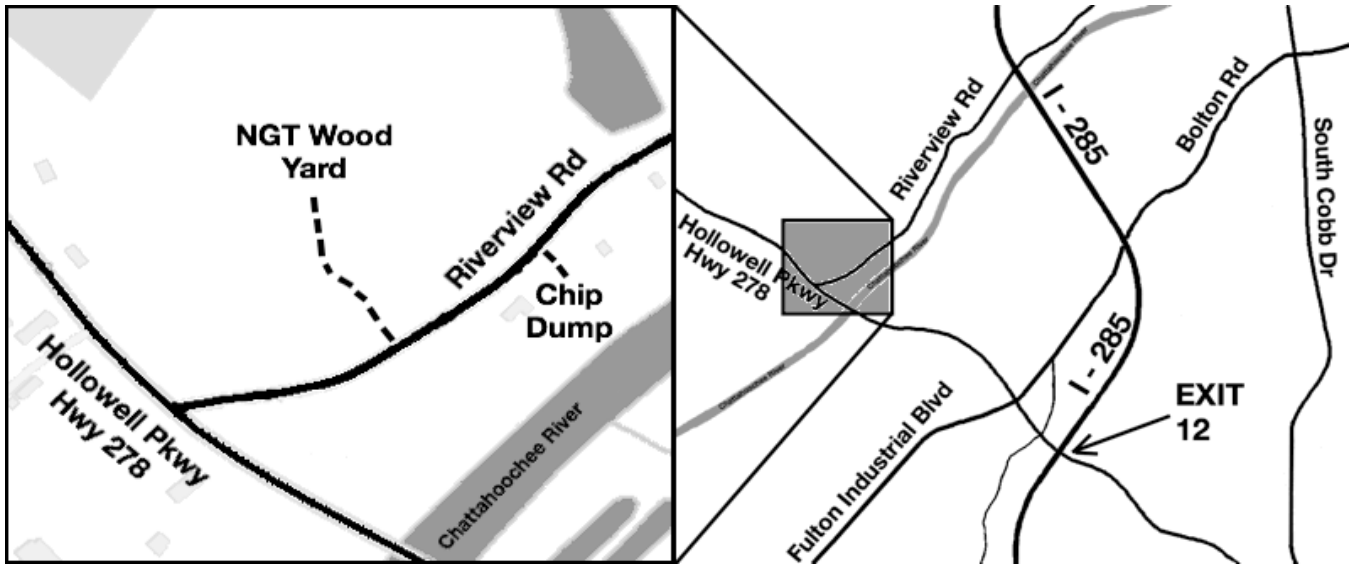

Wood Yard – 6384 Riverview Rd

Chip Dump – 6335 Riverview Rd

P.O. Box 4333
Marietta, GA 30061

**NEW WOOD YARD
BUYING
PULPWOOD & LOGS**

FREE CHIP DUMP